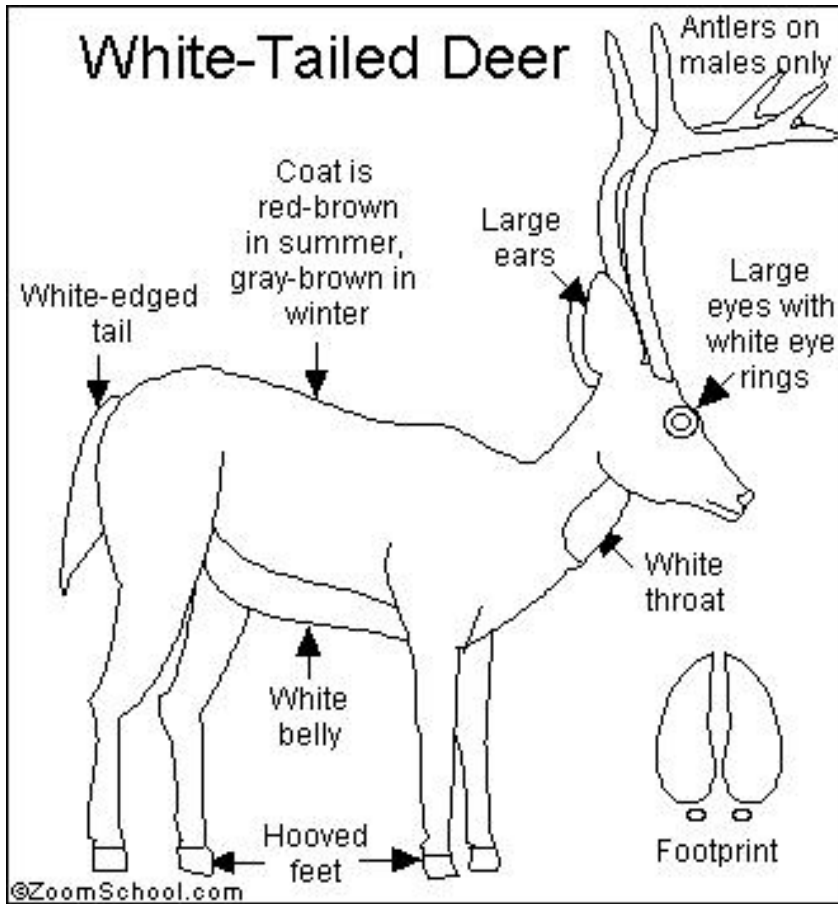

Michigan facts and symbols

By: _____

Michigan has lots of wildlife, especially deer. The state mammal is the whitetailed deer.

Michigan became
the _____ state
in the year _____.

Michigan's state
reptile is the

_____.

Michigan's state
flower is the

Michigan's state
capitol is

Use your hand to draw Michigan. Draw a star to show where you live!

One cool thing about Michigan is that it is in the shape of a mitten. People often show where they live by pointing to a spot on their hand! I live in

Michigan's state

fish is the

Michigan's state
bird is the

Michigan's flag is dark blue and shows an elk and a moose in the middle.

It has the motto "If you seek a pleasant peninsula, look about you".